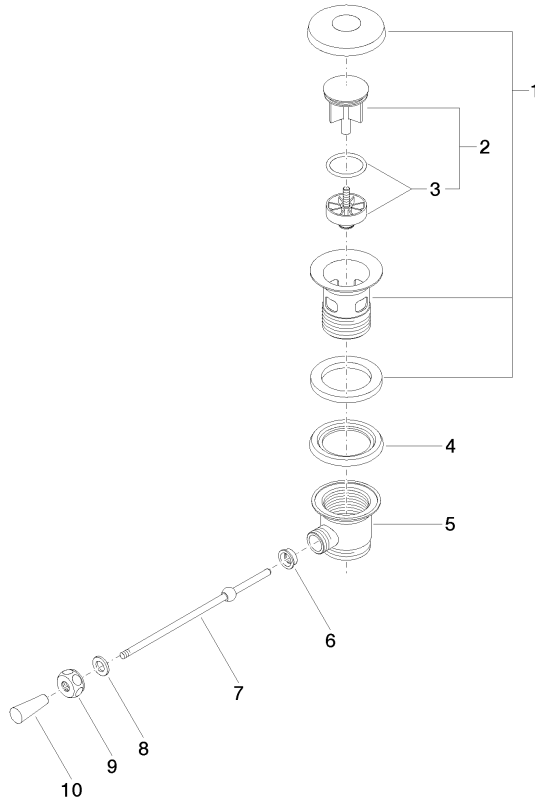

Basin Waste 1 1/4" - Brushed Champagne (22kt Gold)

IMO

10 300 970

- length of knee lever 185 mm
 - european pop-up waste
- Only suitable for basins with an overflow.**

Only suitable for basins with an overflow.

Fits: IMO, LULU, MADISON, MEM, TARA, CL.1, LISSÉ, VAIA, META, CYO

	Brushed Champagne (22kt Gold)	10 300 970-46
	Chrome	10 300 970-00
	Brushed Platinum	10 300 970-06
	Platinum	10 300 970-08
	Durabross (23kt Gold)	10 300 970-09
	Dark Chrome	10 300 970-19
	Light Gold	10 300 970-26
	Brushed Light Gold	10 300 970-27
	Brushed Durabross (23kt Gold)	10 300 970-28
	Matte Black	10 300 970-33
	Brushed Bronze	10 300 970-42
	Champagne (22kt Gold)	10 300 970-47
	Brushed Chrome	10 300 970-93
	Brushed Dark Platinum	10 300 970-99

Required miscellaneous

	Washer NBR 70 39,0 x 29,0 x 2,0 mm -	09 14 05 016 90
---	---	-----------------

10 300 970

10 300 970

Spare parts list

No.	Item Number	Name	Quantity used	Delivery time
1	90 11 01 026 00-46	cup	1	30
2	04 31 20 016 00-46	plug	1	-
Spare part can no longer be ordered, please order the replacement item				
3	04 28 10 026 00 90	accessories	1	2
4	09 14 03 025 90	seal	1	2
5	09 11 01 023-46	cup	1	60
6	09 14 05 040 90	seal	1	2
7	09 31 09 055-46	pull-rod	1	30
8	09 30 11 049 90	disc	1	2
9	09 23 30 003-46	nut	1	30
10	09 20 01 040-46	handle	1	30